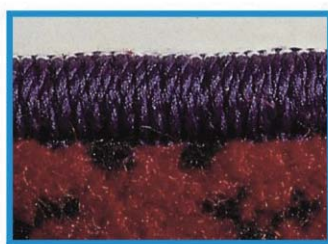

#### APPLICATION:

- Suitable for overedging the tufted carpets, rug, blankets, car mat or any extra-heavy materials.
- Fully automatic lubrication.
- 地毯、毛毯、汽車用腳踏墊或其他厚類物料知包縫車邊。
- 具自動加油潤滑功能。

CK-2503L / CK-2503LK

#### STITCH PATTERNS:

Front / 正面

Back / 背面